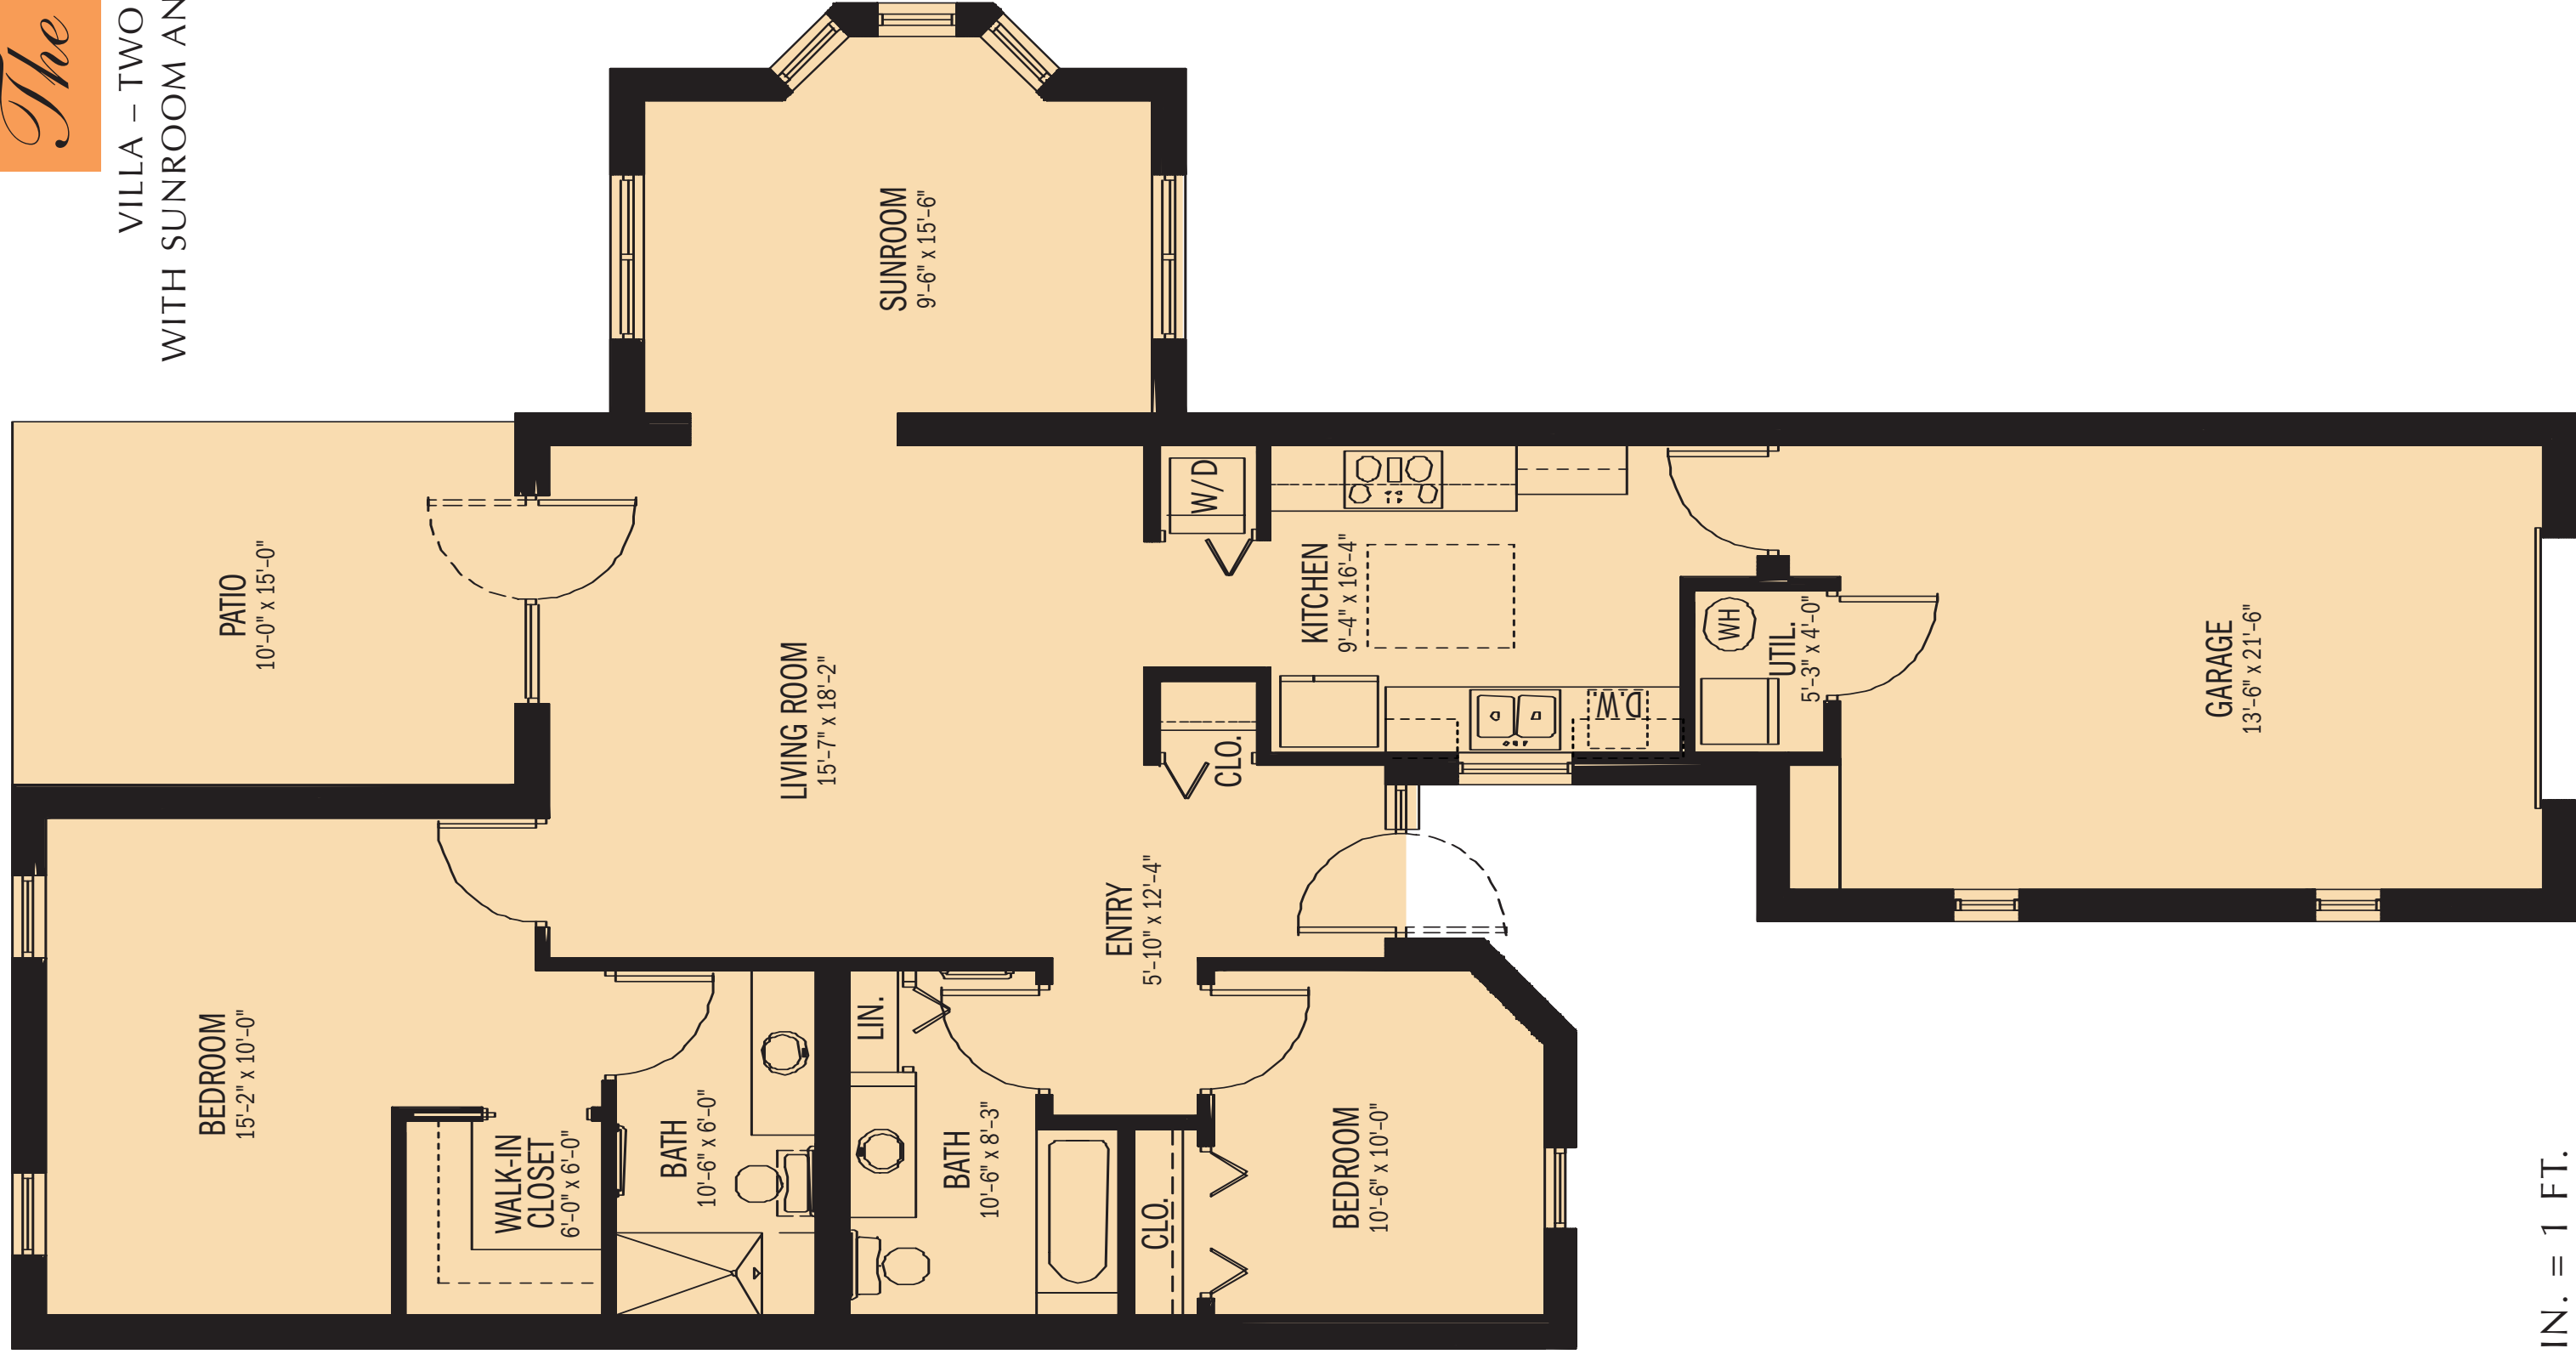

*The Pine*

VILLA – TWO BEDROOM  
WITH SUNROOM AND GARAGE

1/5 IN. = 1 FT.  
Dimensions may vary slightly.