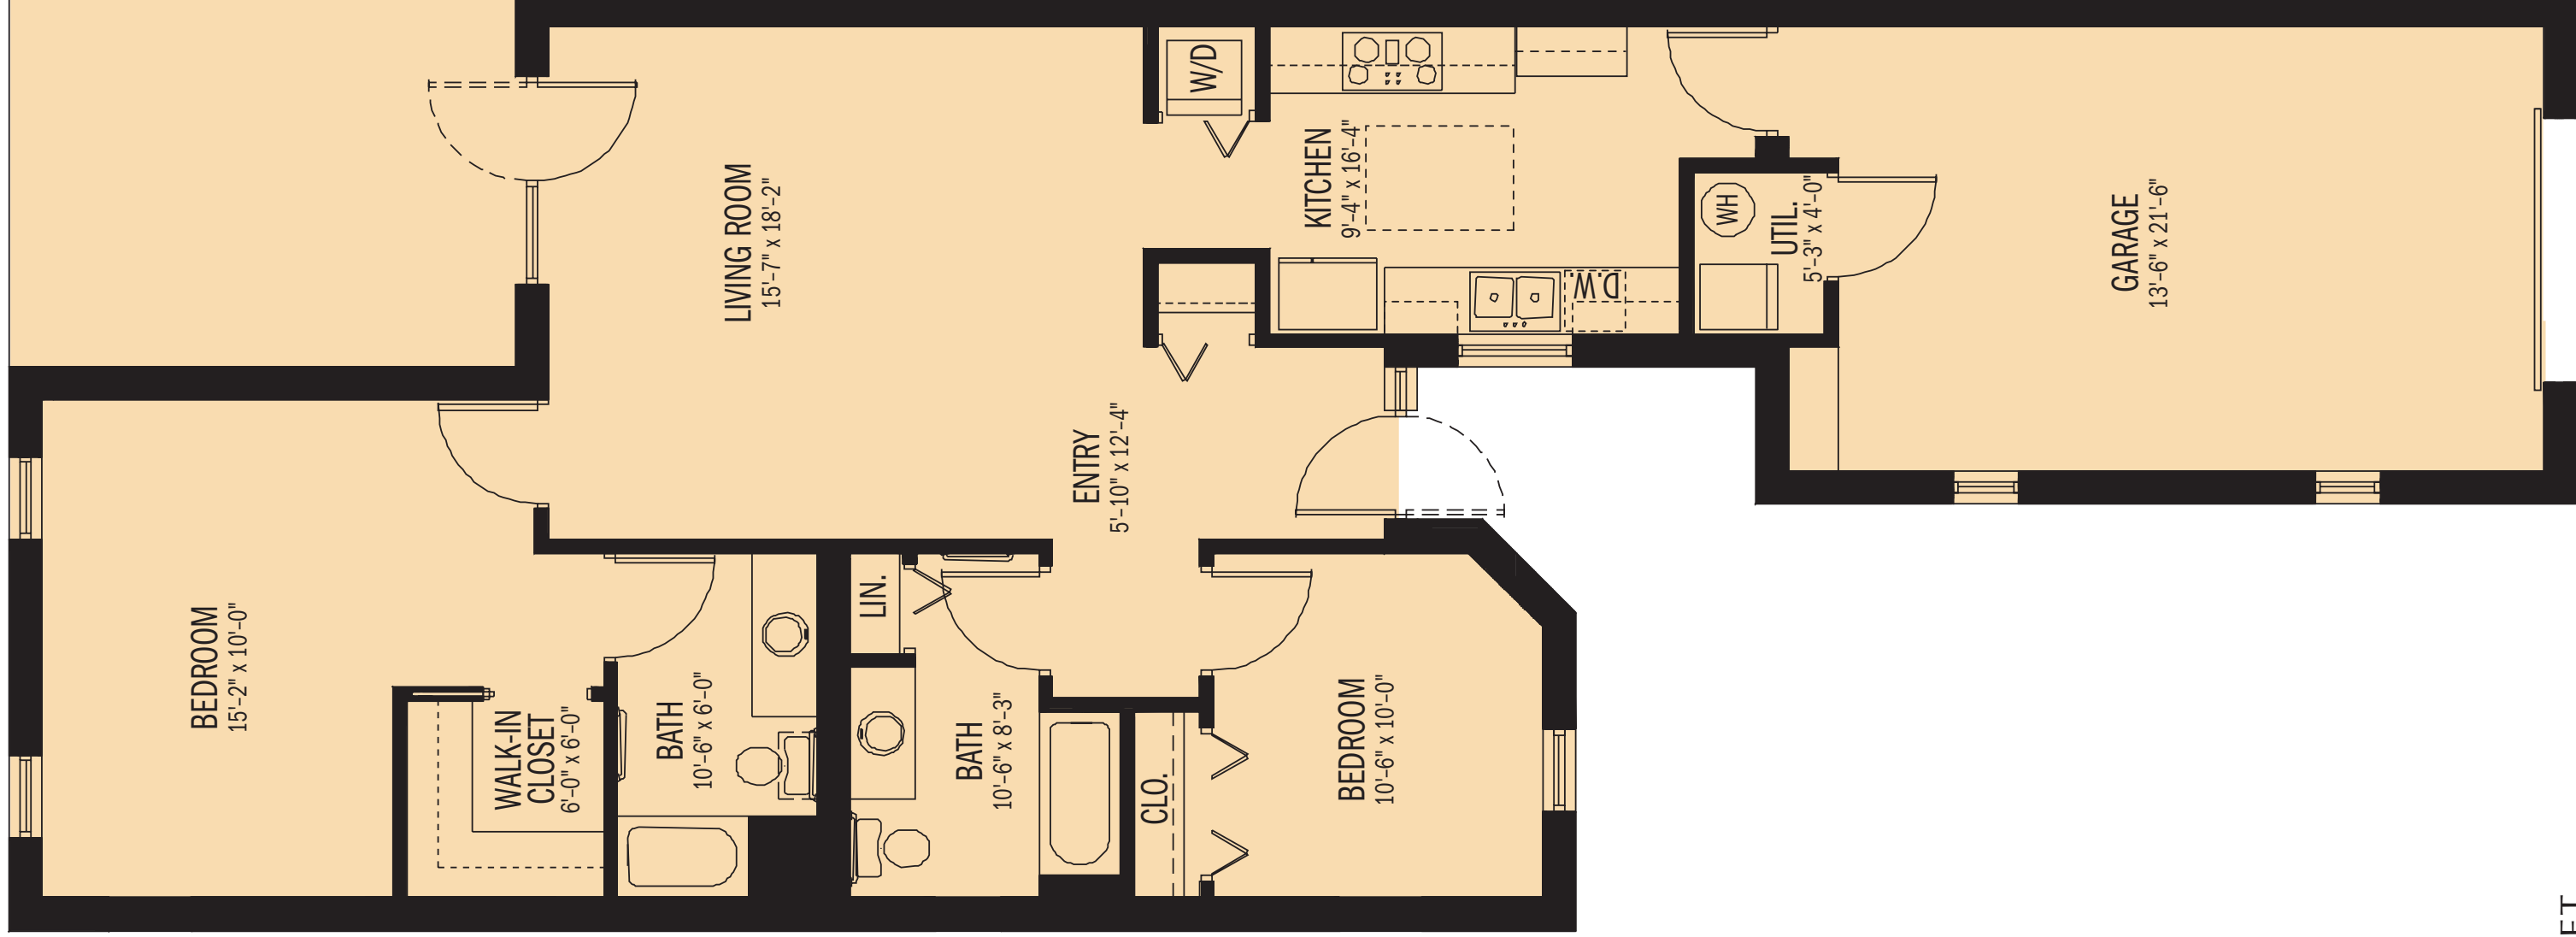

*The Cypress*

VILLA – TWO BEDROOM  
WITH SUNROOM  
AND GARAGE

1/5 IN. = 1 FT.  
Dimensions may vary slightly.