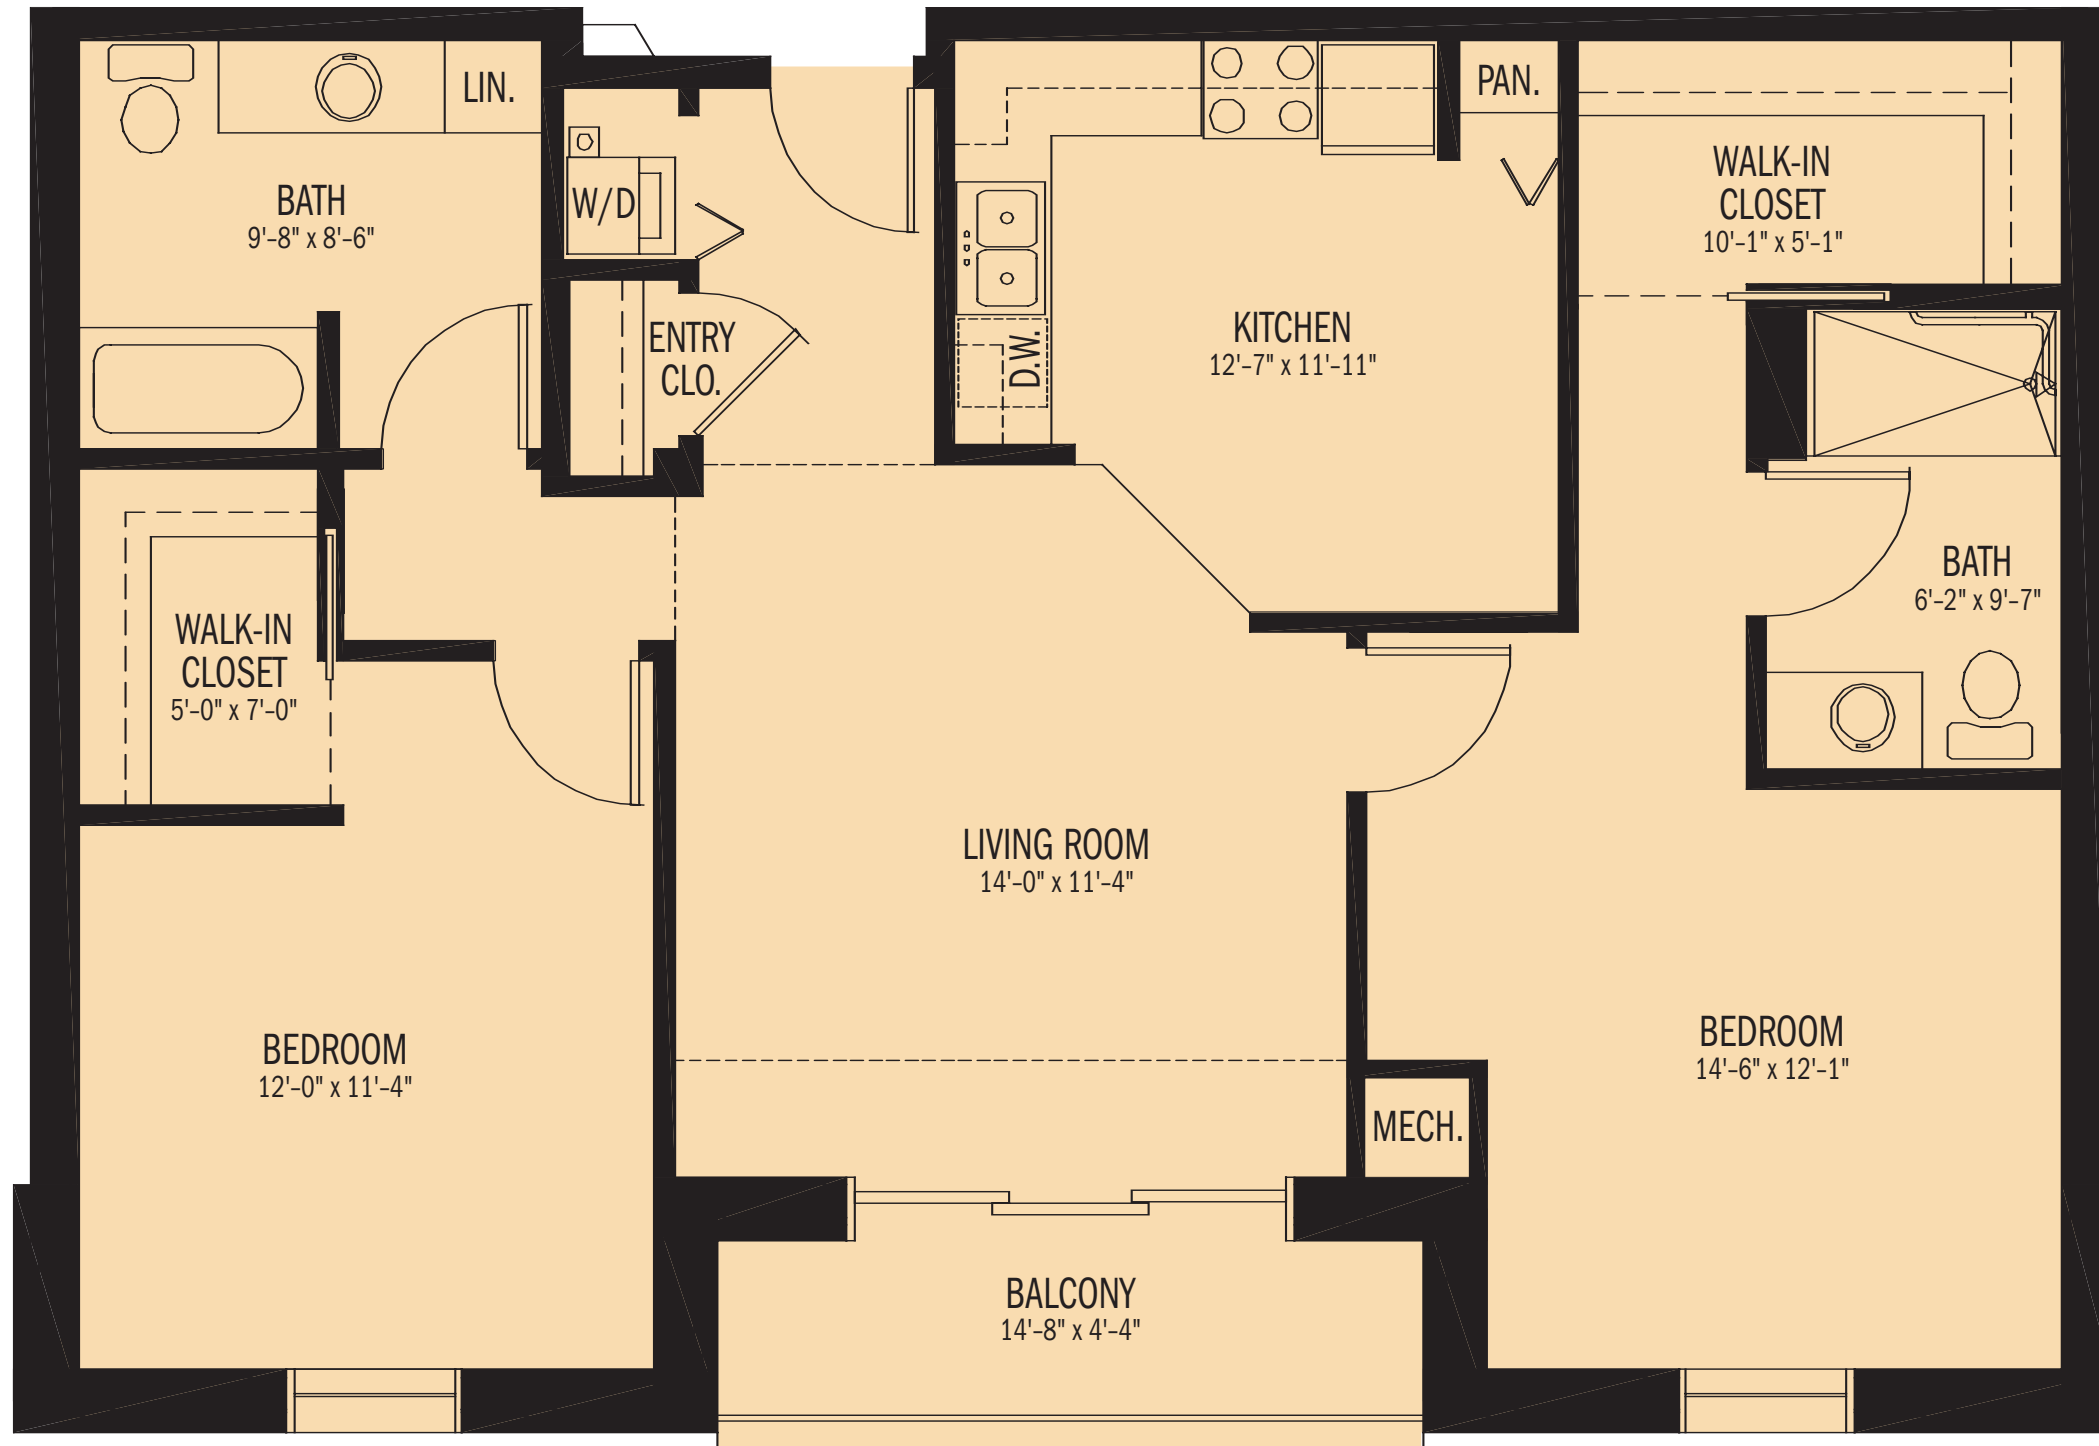

*The Rose*

VILLA CENTER – TWO BEDROOM

1/4 IN. = 1 FT.  
Dimensions may vary slightly.